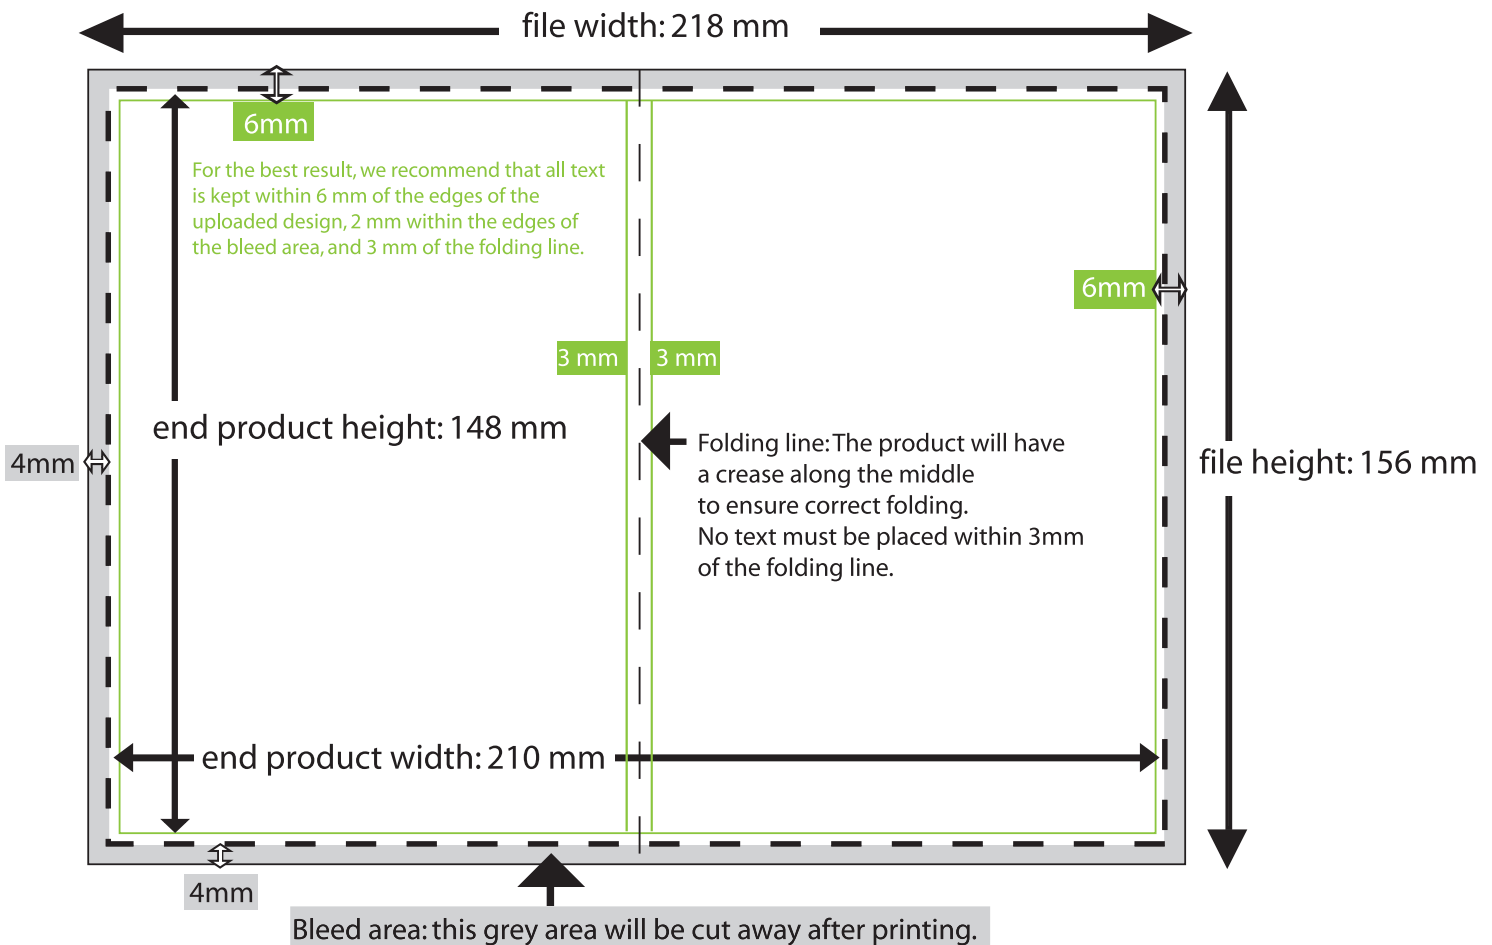

A5 folded to A6 design upload guide

Format uploaded design: 218 x 156 mm

Format finished product: 210 x 148 mm

Folded products must be designed as two different files, one for the outer pages with page 4 and 1, and one file for the inner pages with page 2 and 3.

FILE FOR OUTSIDE

FILE FOR INSIDE

Explanation of Bleed, applies to all products.

1.

Uploaded file for business card. Size: 98 x 63 mm

2.

Bleed.

The outer 4mm are cut away.

After printing the cards are cut loose from the large sheets of paper they were printed on. The red area marks what part of the design is cut away.

3.

Product delivered to customer.

Size: 90 x 55 mm

Notice how the bottom of the symbol has been cut away.