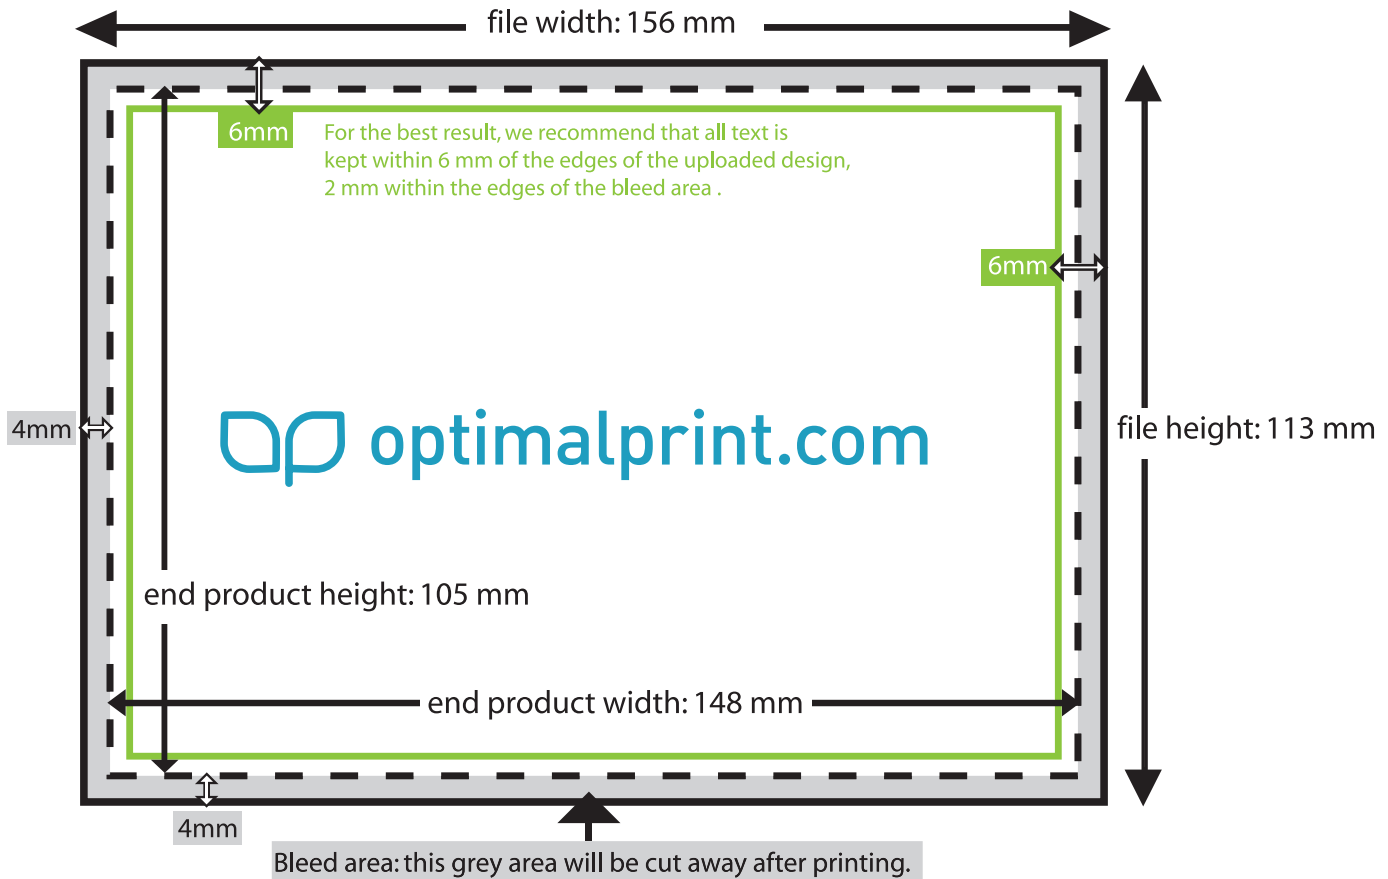

# A6 design upload guide

Format uploaded design: 156 x 113 mm

Format finished product: 148 x 105 mm

# Explanation of Bleed, applies to all products.

**1.**

**Uploaded file for business card. Size: 98 x 63 mm**

**2.**

**Bleed.**

**The outer 4mm are cut away.**

After printing the cards are cut loose from the large sheets of paper they were printed on. The red area marks what part of the design is cut away.

**3.**

**Product delivered to customer.**

**Size: 90 x 55 mm**

Notice how the bottom of the symbol has been cut away.